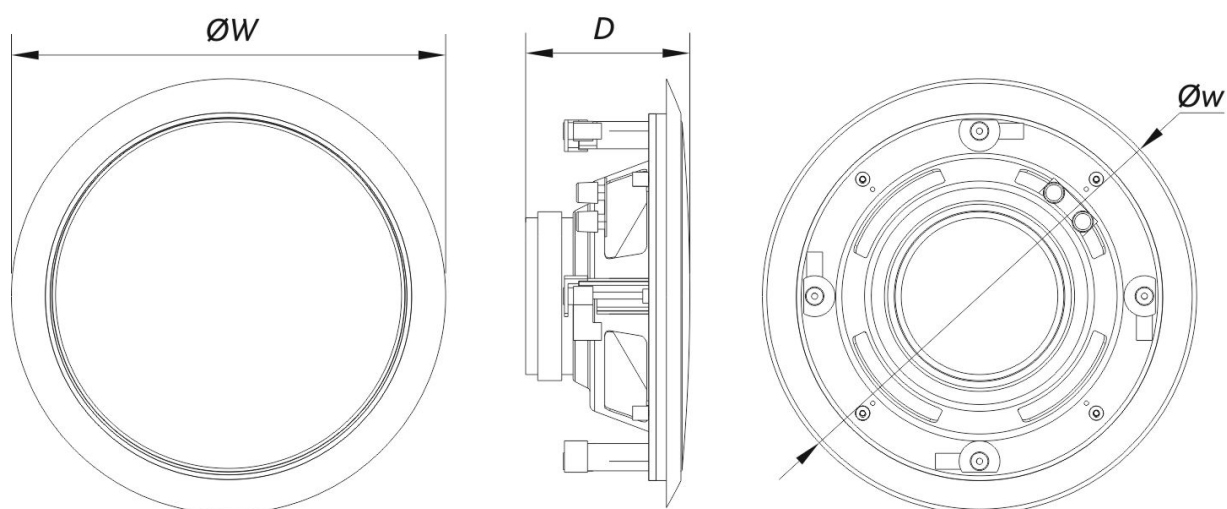

Connectors

Audio Input Connector	Spring Terminals
Audio Output Connector	Spring Terminals

Enclosure

Enclosure Geometry	Round
Color	White
Cut Out Diameter	198 mm (7,8 in)
Depth	90 mm (3,5 in)
Dimensions (H x W x D)	230 x 230 x 90 mm 9,0 x 9,0 x 3,5 in
Net Weight	1,2 kg (2,6 lb)

CL 6

Shipping

Carton Dimensions (H x W x D)	270 x 250 x 390 mm 10,6 x 9,8 x 15,4 in
Shipping Weight	1,4 kg (3,0 lb)

DIMENSIONS

ORDERING INFORMATION

Model	Description	P/N
System		
CL-6		10213030

CL 6

DAS Audio Group, S.L. - C/ Islas Baleares 24 - 46988
Fuente del Jarro - Valencia - Spain - Tel. +34961340860
Updated (DD/MM/YYYY): 07/12/2022