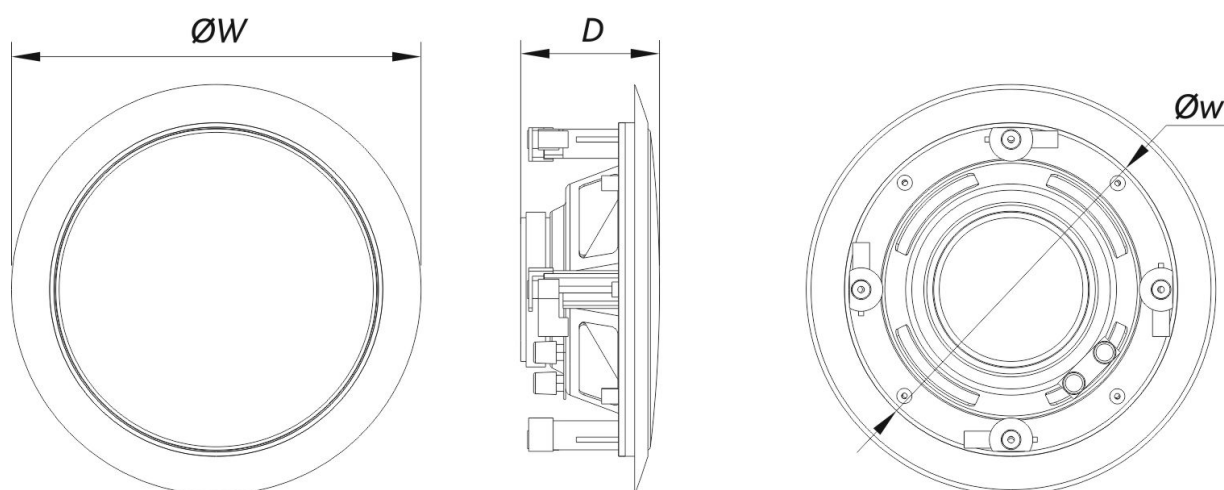

Connectors

Audio Input Connector	Spring Terminals
Audio Output Connector	Spring Terminals

Enclosure

Enclosure Geometry	Round
Color	White
Cut Out Diameter	169 mm (6,7 in)
Depth	70 mm (2,8 in)
Dimensions (H x W x D)	205 x 205 x 70 mm 8,0 x 8,0 x 2,8 in
Net Weight	0,7 kg (1,5 lb)

CL 5

Shipping

Carton Dimensions (H x W x D)	250 x 230 x 370 mm 9,8 x 9,1 x 14,6 in
Shipping Weight	0,9 kg (1,9 lb)

DIMENSIONS

ORDERING INFORMATION

Model	Description	P/N
System		
CL-5		10213010

CL 5

DAS Audio Group, S.L. - C/ Islas Baleares 24 - 46988
Fuente del Jarro - Valencia - Spain - Tel. +34961340860
Updated (DD/MM/YYYY): 07/12/2022